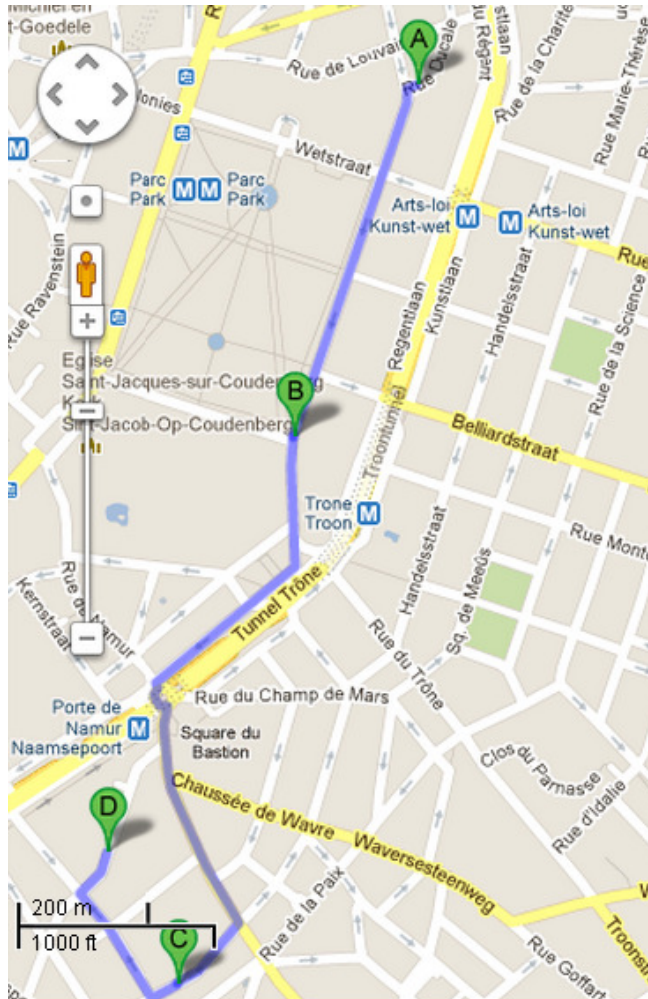

Catalyzing Action: EU SUSTAINABLE LIFESTYLES ROADMAP AND ACTION PLAN TO 2050

26 – 27 November 2012

Brussels

Directions to the different locations

A: Flemish Parliament:
HERTOGSSTRAAT 6
(Rue Ducale 6)
Metro Arts-loi / Kunst-wet

B: Royal Flemish Academy of Belgium for Science and the Arts:
HERTOGSSTRAAT 1
(Rue Ducale 1)
Metro Troon/Trone

C: The HUB Brussels:
KONINKLIJKE PRINSSTRAAT 37 (Rue du Prince Royale 37)
Metro Naamsepoort/ Porte de Namur

D: Aqua Hotel:
STASSARTSTRAAT 43
(Rue de Stassart 43)
Metro Naamsepoort/ Porte de Namur

Distances:

- Between Aqua Hotel & the Flemish Parliament: **1400 Meters**
- Between the Flemish Parliament & the Royal Flemish Academy of Belgium for Science and the Arts: **600 Meters**
- Between the Royal Flemish Academy of Belgium for Science and the Arts & The HUB Brussels: **1000 Meters**
- Between the HUB Brussels and Aqua Hotel: **300 Meters**